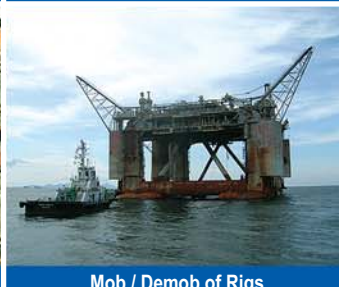

Mob / Demob of Rigs

Project Cargo Transportation

Water Front Facilities

Shipbuilding & Retrofitting

Pipelaying Vessel

Drillpipes / Casings

KIM HENG GROUP OF COMPANIES

Head Office: 4 Penjuru Lane Singapore 609185 Tel: (65) 6777 9990 Fax: (65) 6778 9990 Pandan Shipyard: 9 Pandan Crescent Singapore 128465
Tel: (65) 6773 9610 Fax: (65) 6779 0552 Penjuru Shipyard: Lot A Penjuru Road 1588800 Mk5 Singapore 609124 Tel: (65) 6267 4167 Fax: (65) 6268 5498
Email: thomas.tan@kimheng.com.sg URL: www.kimheng.com.sg