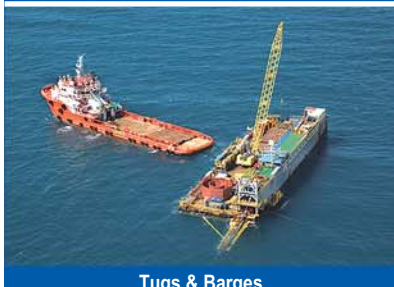

Tugs & Barges